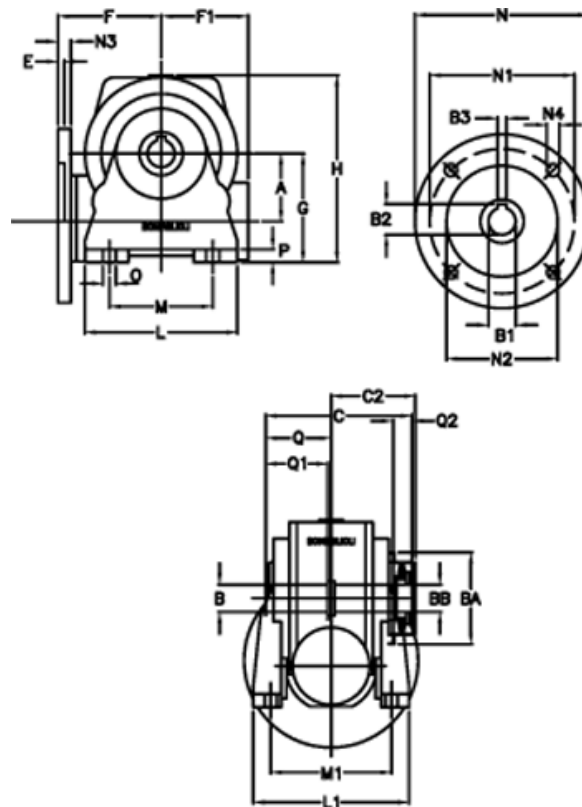

Data Sheet

Article number: 390204910012336

Description: Worm Gear with Torque Limiter
VF 49-L2-N-100 P63B14

Measures

| | | | |
|------------|-------------------------------|-----------|----------|
| a = 49.50 | C2 = 63,5 | L1 = 124 | O = 8.5 |
| B = 25 | Description = VF 49N-xx-63B14 | m = 63 | P = 12 |
| B1 E7 = 11 | E = 3.0 | M1 = 98.5 | Q = 51.0 |
| B2 = 12.8 | F = 70 | N = 90 | Q1 = 41 |
| B3 H9 = 4 | F1 = 63 | N1 = 75 | Q2 = 15 |
| BA = 63 | g = 82 | N2 = 60 | |
| BB H7 = 14 | H = 138.0 | N3 = 7.0 | |
| C = 105 | L = 110 | N4 = 6 | |